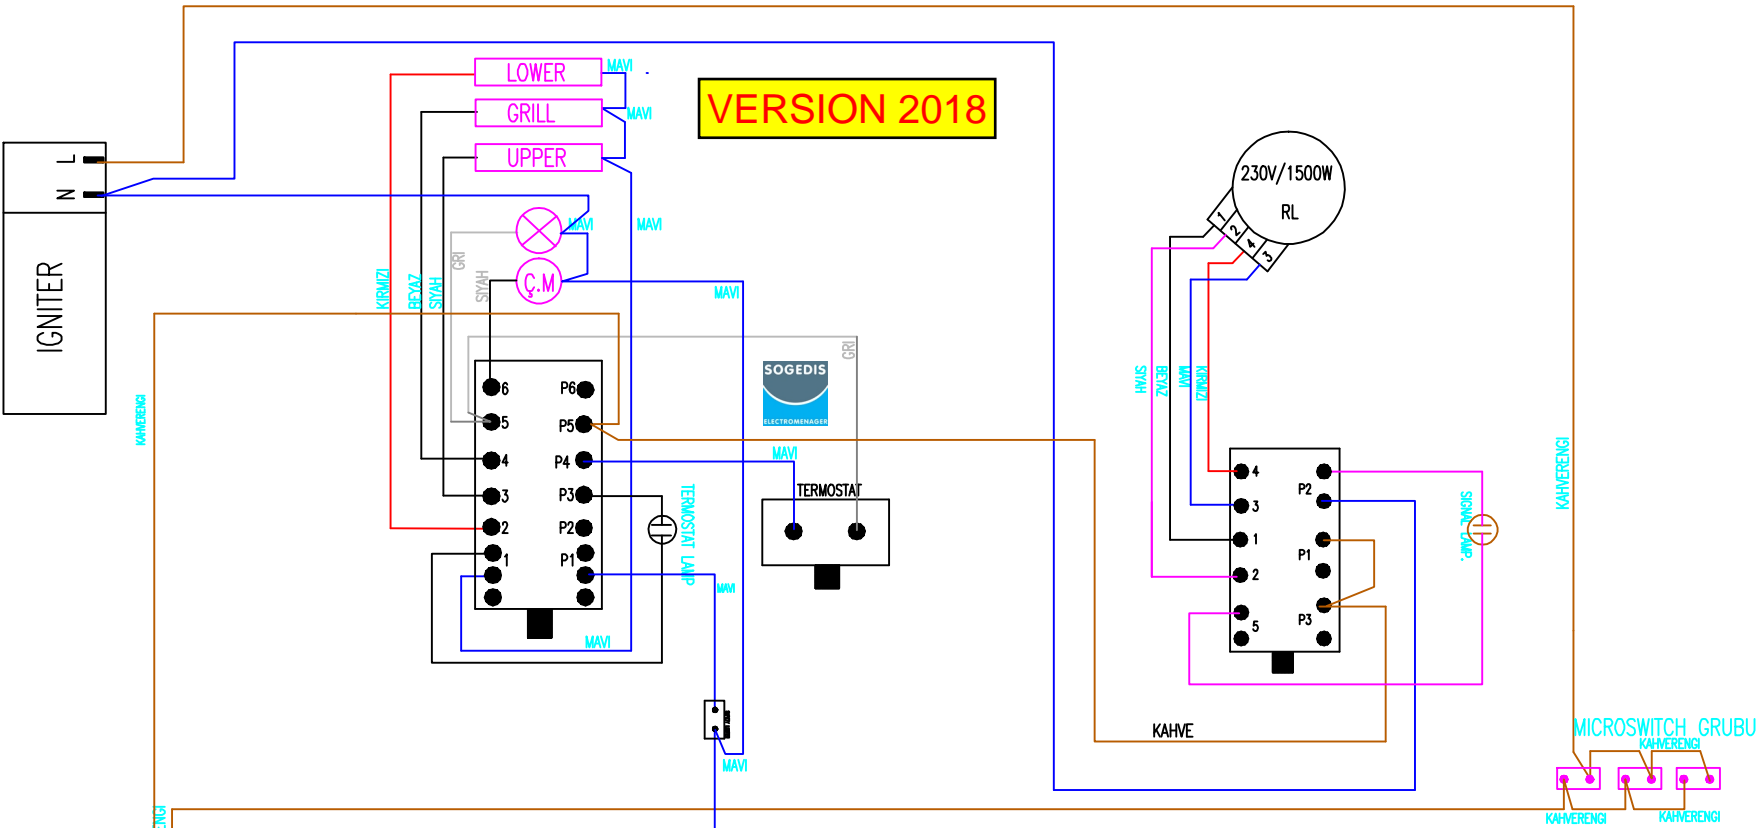

TERMINAL BOX

VERSION 2018

TERMINAL BOX

TURKCE	ENGLISH
MAVI	BLUE
SIYAH	BLACK
KIRMIZI	RED
SIYAHBEYAZ	BLACKWHITE
KAHOVE	BROWN
BEYAZ	WHITE
MOR	PURPLE
GRI	GREY
PEMBE	PINK
KIRMIZIBEYAZ	REDWHITE
MAVIBEYAZ	BLUEWHITE
KAHOVEBEYAZ	BROWNWHITE