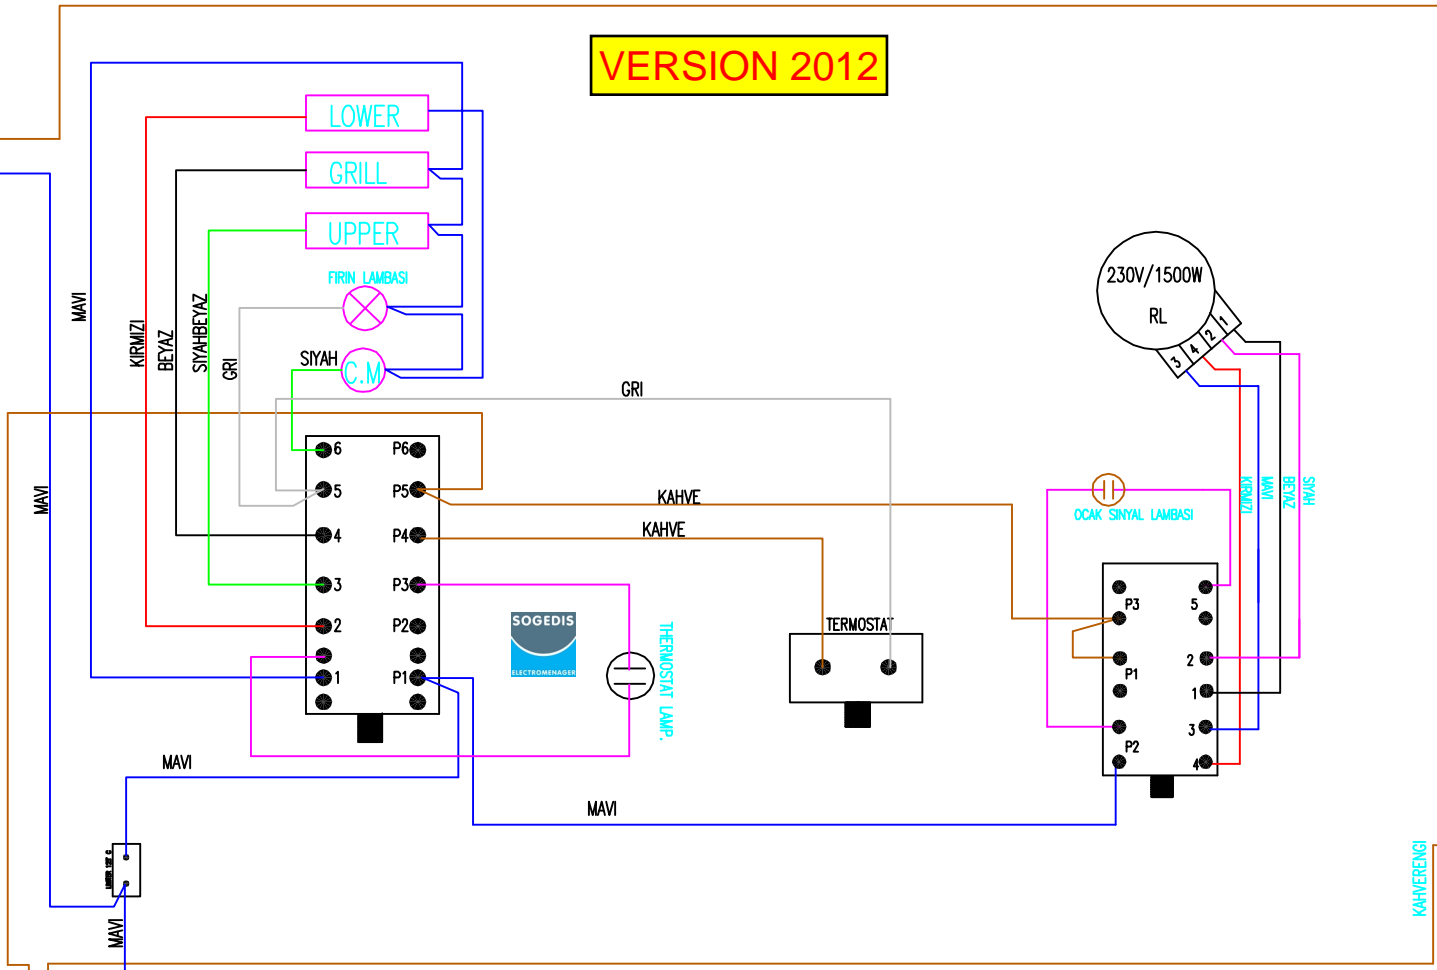

VERSION 2012

TURKCE	ENGLISH
MAVI	BLUE
SIYAH	BLACK
KIRMIZI	RED
SIYAHBEYAZ	BLACKWHITE
KAHVE	BROWN
BEYAZ	WHITE
MOR	PURPLE
GRI	GREY
PEMBE	PINK
KIRMIZIBEYAZ	REDWHITE
MAVBEBYAZ	BLUEWHITE
KAHVEBEYAZ	BROWNWHITE